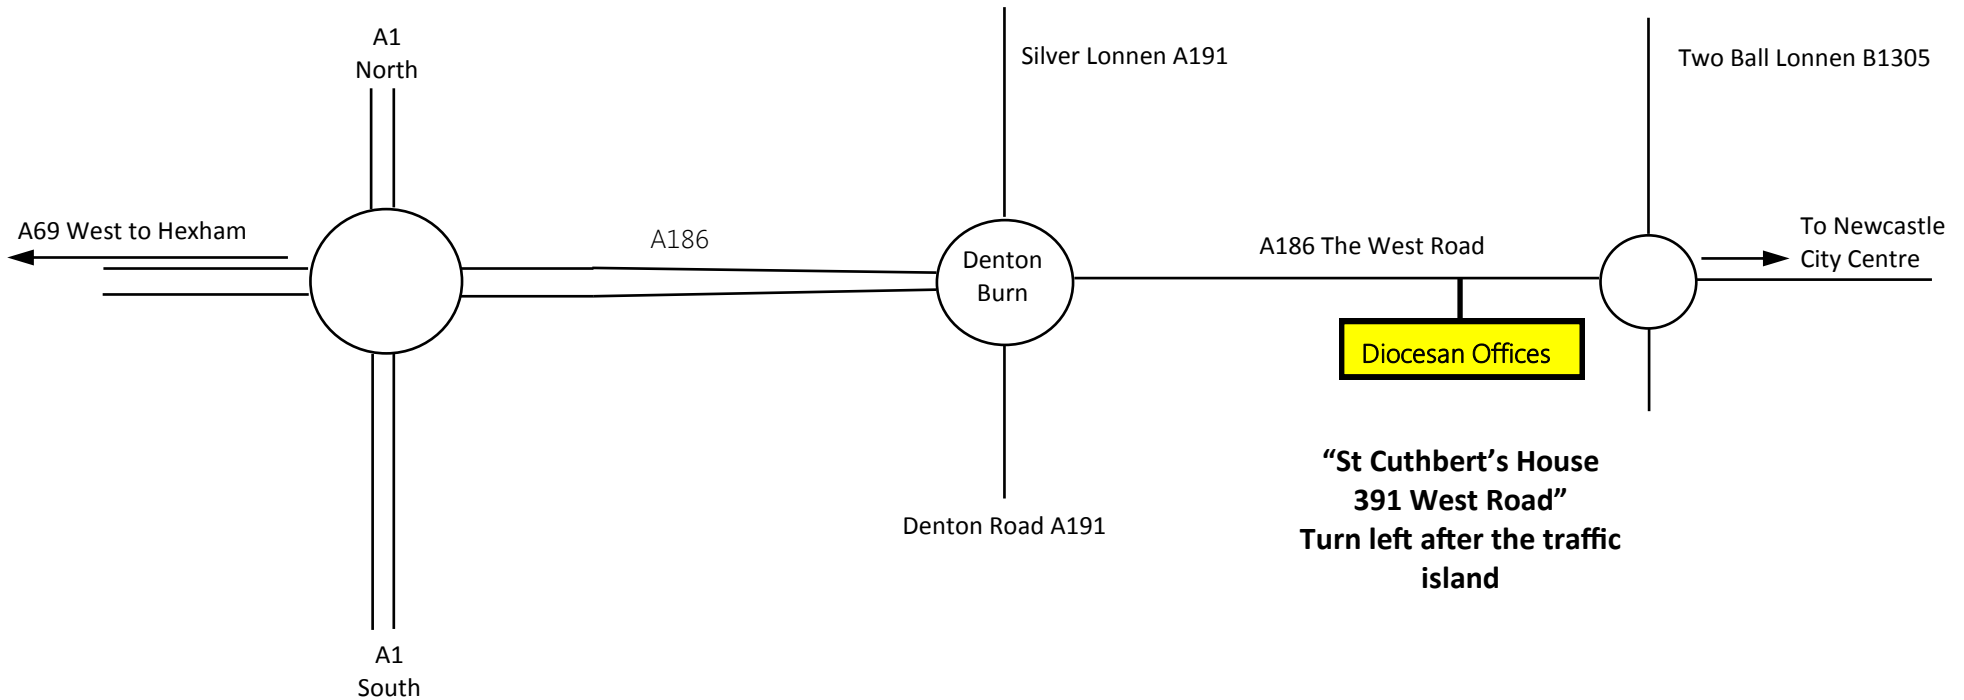

WHERE TO FIND US

Note: Car drivers coming from the West along the West Road **cannot turn right** into the entrance.
Please continue past the Fox & Hounds Pub and Citroen Garage, to the mini roundabout (A186/B1305)
and drive right round the roundabout to enable a left-hand turn after the shops.

DIRECTIONS TO ST CUTHBERT'S HOUSE:

BY ROAD FROM:

The South: Leave the A1 'Western Bypass' at the A69/A186 slip road turning right (3rd exit) onto the A186 towards Newcastle City Centre. Go straight over the next roundabout (Denton Pub on your left) and up the bank (you will pass St Cuthbert's House just at the brow of the hill). Continue past the Fox & Hounds Pub and Citroen Garage to the mini roundabout at the A186/B1305 junction, double-back right round the roundabout to enable a left-hand turn after the shops. The entrance to "St Cuthbert's House, 391 West Road" is left just after the traffic island, immediately before the 40 mph sign.

The North: Leave the A1 'Western Bypass' on the A69/A186 slip road turning left at the roundabout (1st exit) onto the A186 towards Newcastle City Centre, and follow directions as above.

BY RAIL: Newcastle Central Station is situated in the Southern end of the City Centre close to St Mary's R.C. Cathedral and is the nearest mainline station. It is approximately 3 miles East from St Cuthbert's House.

BY AIR: Newcastle Airport is situated approximately 6 miles North of Newcastle and St. Cuthbert's House. There is a Metro train station at the Airport and the nearest train station to St. Cuthbert's House is Newcastle Central Station where you can take a taxi or bus to your destination.