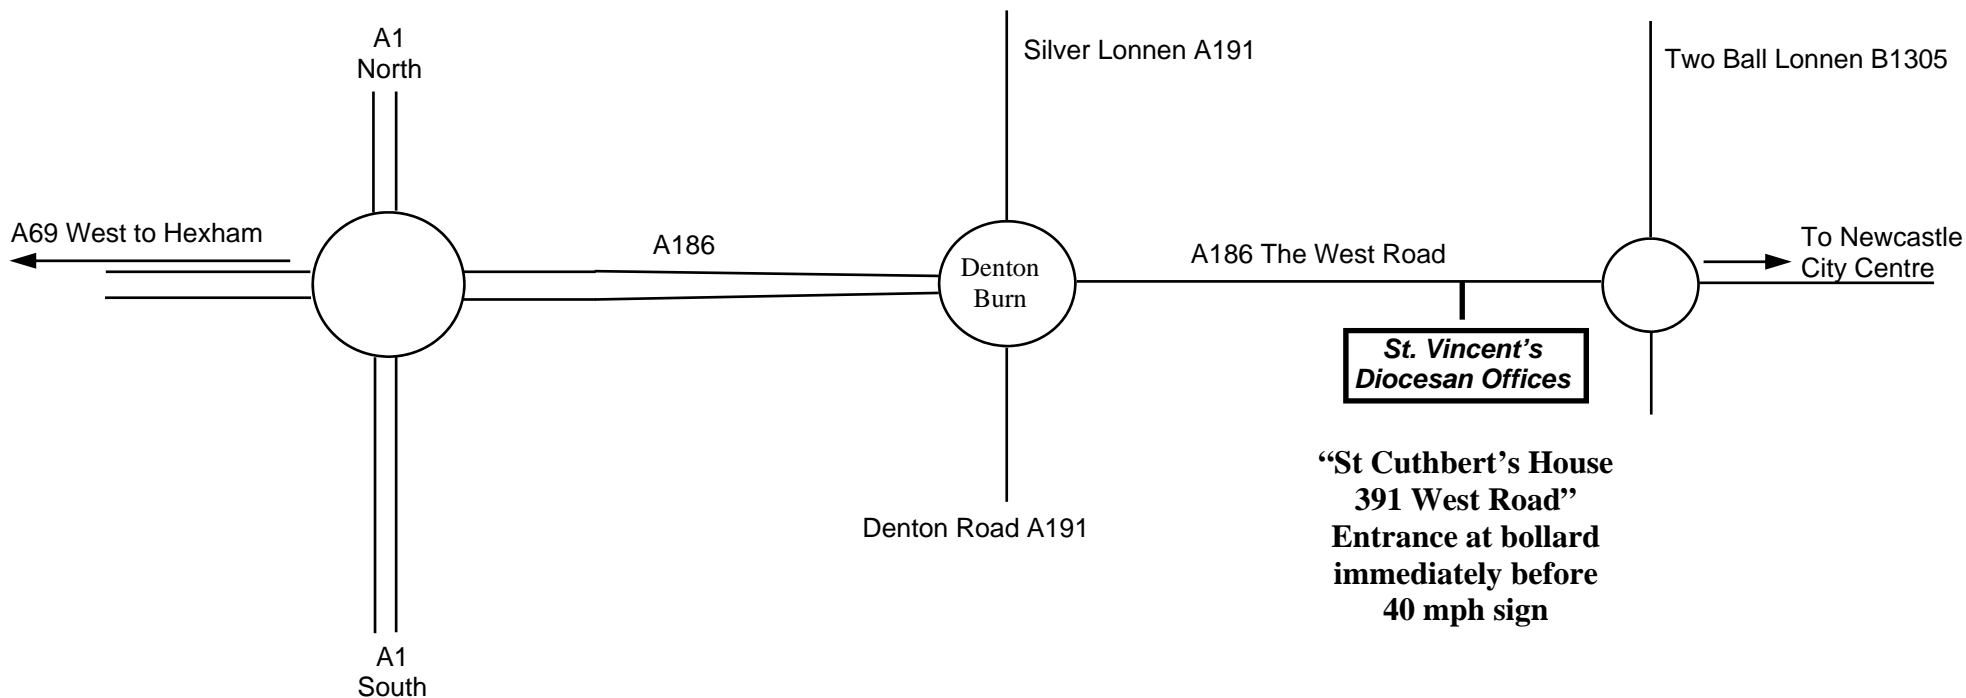

Fax No: (0191) 2433309

Where to find us!

Note: Car drivers coming from the West along the West Road **cannot turn right** into the entrance. Please continue past the Fox & Hounds Pub and Citroen Garage, to the mini roundabout (A186/B1305) and drive right round the roundabout to enable a left-hand turn after the shops.

DIRECTIONS TO ST. VINCENT'S DIOCESAN OFFICES AT ST. CUTHBERT'S HOUSE:

BY ROAD FROM:

The South: Leave the A1 'Western Bypass' at the A69/A186 slip road turning right (3rd exit) onto the A186 towards Newcastle City Centre. Go straight over the next roundabout (Denton Hotel on your left) and up the bank (you will pass St Cuthbert's House just before the brow of the hill). Continue past the Fox & Hounds Pub and Citroen Garage to the mini roundabout at the A186/B1305 junction, double-back right round the roundabout to enable a left-hand turn after the shops. The entrance to "St Cuthbert's House, 391 West Road" is at the bollard immediately before the 40 mph sign.

The North: Leave the A1 'Western Bypass' on the A69/A186 slip road turning left at the roundabout (1st exit) onto the A186 towards Newcastle City Centre, and follow directions as above.

BY RAIL: Newcastle Central Station is situated in the Southern end of the City Centre close to St. Mary's R.C. Cathedral and is the nearest mainline station. It is approximately 3 miles East from St. Cuthbert's House.

BY AIR: Newcastle Airport is situated approximately 6 miles North of Newcastle and St. Cuthbert's House. There is a Metro train station at the Airport and the nearest train station to St. Cuthbert's House is Newcastle Central Station where you can take a taxi or bus to your destination.