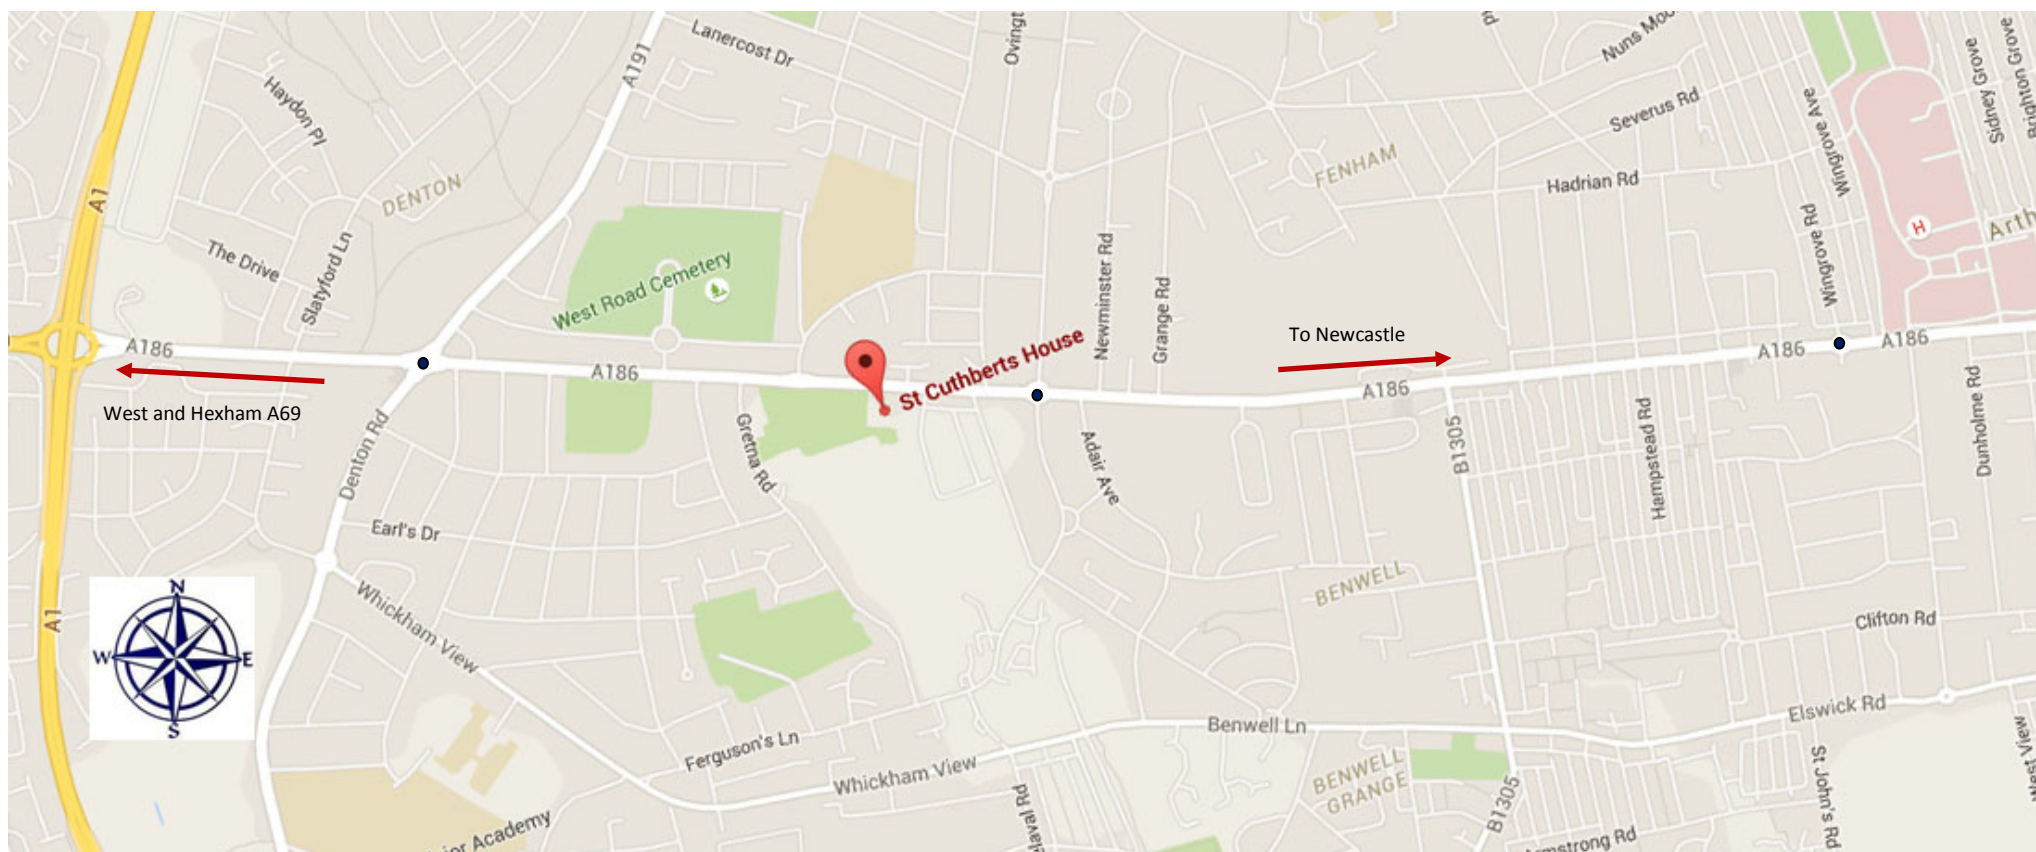

## WHERE TO FIND US

**Note:** Car drivers coming from the West along the West Road **cannot turn right** into the entrance. Please continue past the Fox & Hounds Pub and Citroën Garage, to the mini roundabout (A186/B1305) and drive right round the roundabout to enable a left-hand turn after the shops.

### **BY ROAD FROM:**

***The South:*** Leave the A1 'Western Bypass' at the A69/A186 slip road turning right (3<sup>rd</sup> exit) onto the A186 towards Newcastle City Centre. Go straight over the next roundabout (Denton Pub on your left) and up the bank (you will pass St Cuthbert's House just at the brow of the hill on your right). Continue past the Fox & Hounds Pub and Citroen Garage to the mini roundabout at the A186/B1305 junction, double-back right round the roundabout to enable a left-hand turn after the shops. The entrance to "St Cuthbert's House, 391 West Road" is left just after the traffic island, immediately before the 30 mph sign.

***The North:*** Leave the A1 'Western Bypass' on the A69/A186 slip road turning left at the roundabout (1<sup>st</sup> exit) onto the A186 towards Newcastle City Centre, and follow directions as above.

**BY RAIL:** Newcastle Central Station is situated in the Southern end of the City Centre close to St Mary's RC Cathedral and is the nearest mainline station. It is approximately 3 miles East from St Cuthbert's House.